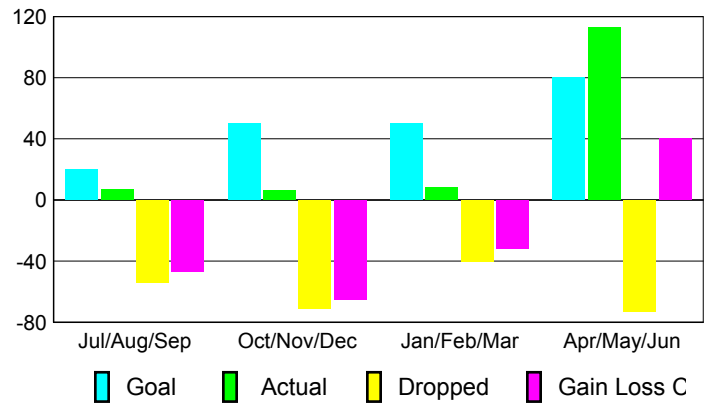

Membership Results 2008-2009

Goal, New, Dropped, Gain/Loss

Comparison of Membership Gain/Loss

Current Year Compared to the Previous Year