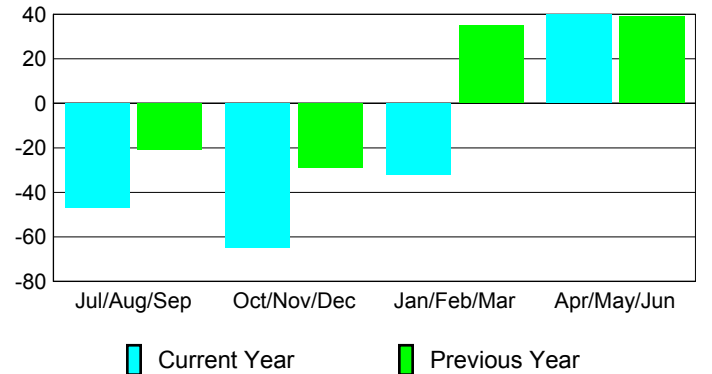

Membership Results 2008-2009

Membership 2007-2008

Month	Net Memb Goal	Actual New Memb	Actual Dropped Memb	Gain/Loss of Memb	Gain/Loss of Memb
Jul/Aug/Sep	20	7	-54	-47	-21
Oct/Nov/Dec	50	6	-71	-65	-29
Jan/Feb/Mar	50	8	-40	-32	35
Apr/May/June	80	113	-73	40	39
Totals	200	134	-238	-104	24

Membership Results 2008-2009

Goal, New, Dropped, Gain/Loss

Comparison of Membership Gain/Loss

Current Year Compared to the Previous Year

Gender Comparison 2008-2009

Jul/Aug/Sep

Oct/Nov/Dec

Jan/Feb/Mar

Apr/May/June

Male

Female