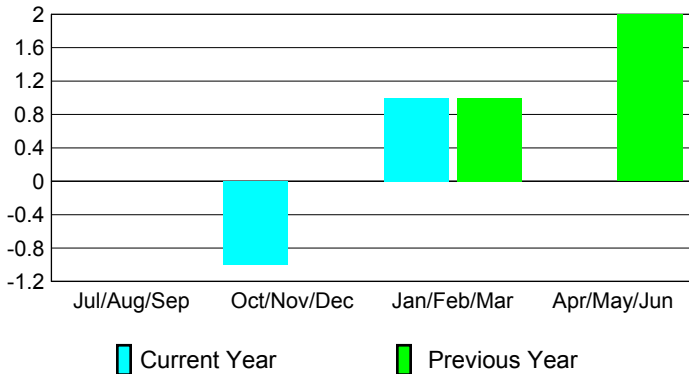

2008-2009 GMT Quarterly Report for District (or Undistricted) District 118 K

GMT: **HOWARD PATRICK LEE**

Location: **TURKEY**

GMT CA: **4**

CLUBS

Club Results 2008-2009

Clubs 2007-2008

Month	New Club Goal	Actual New Clubs	Actual Dropped Clubs	Gain/Loss of Clubs	Gain/Loss of Clubs
Jul/Aug/Sep	0	0	0	0	0
Oct/Nov/Dec	1	0	-1	-1	0
Jan/Feb/Mar	2	0	1	1	1
Apr/May/June	2	2	-2	0	2
Totals	5	2	-2	0	3

Club Results 2008-2009

Goal, New, Dropped, Gain/Loss

Comparison of Club Gain/Loss

Current Year Compared to the Previous Year

YTD Status Quo Clubs 2008-2009

Status Quo Clubs Compared to Status Quo Members

MEMBERSHIP