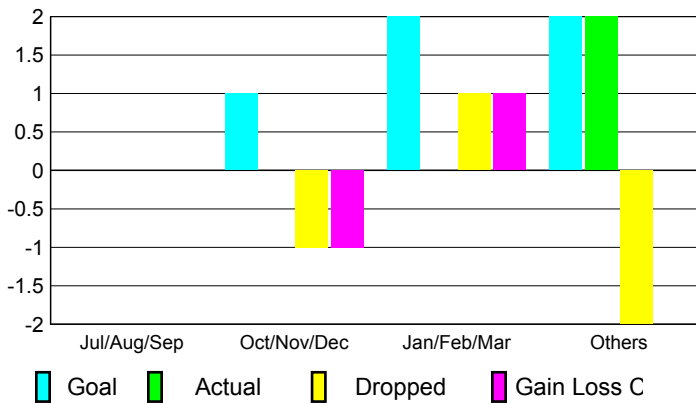

2008-2009 GMT Quarterly Report for District (or Undistricted) District 118 K

GMT: **HOWARD PATRICK LEE**

Location: **TURKEY**

GMT CA: **4**

CLUBS

Club Results 2008-2009

Clubs 2007-2008

Month	New Club Goal	Actual New Clubs	Actual Dropped Clubs	Gain/Loss of Clubs	Gain/Loss of Clubs
Jul/Aug/Sep	0	0	0	0	0
Oct/Nov/Dec	1	0	-1	-1	0
Jan/Feb/Mar	2	0	1	1	1
Apr/May/June	2	2	-2	0	2
Totals	5	2	-2	0	3

Club Results 2008-2009

Goal, New, Dropped, Gain/Loss

Comparison of Club Gain/Loss

Current Year Compared to the Previous Year

YTD Status Quo Clubs 2008-2009

Status Quo Clubs Compared to Status Quo Members

MEMBERSHIP

Membership Results 2008-2009

Membership 2007-2008

Month	Net Memb Goal	Actual New Memb	Actual Dropped Memb	Gain/Loss of Memb	Gain/Loss of Memb
Jul/Aug/Sep	20	7	-54	-47	-21
Oct/Nov/Dec	50	6	-71	-65	-29
Jan/Feb/Mar	50	8	-40	-32	35
Apr/May/June	80	113	-73	40	39
Totals	200	134	-238	-104	24