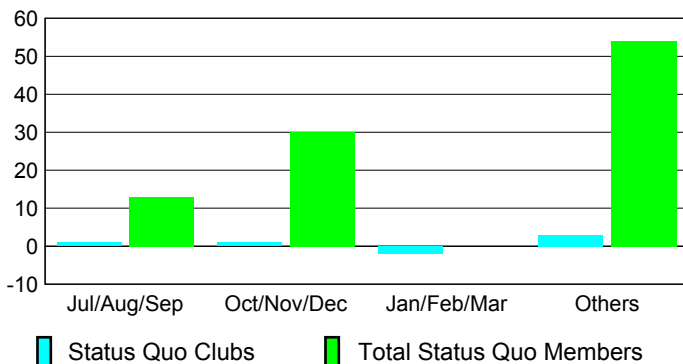

Club Results 2008-2009

Goal, New, Dropped, Gain/Loss

Comparison of Club Gain/Loss

Current Year Compared to the Previous Year

YTD Status Quo Clubs 2008-2009

Status Quo Clubs Compared to Status Quo Members

MEMBERSHIP

Membership Results 2008-2009

Membership 2007-2008

Month	Net Memb Goal	Actual New Memb	Actual Dropped Memb	Gain/Loss of Memb	Gain/Loss of Memb
Jul/Aug/Sep	20	7	-54	-47	-21
Oct/Nov/Dec	50	6	-71	-65	-29
Jan/Feb/Mar	50	8	-40	-32	35
Apr/May/June	80	113	-73	40	39
Totals	200	134	-238	-104	24